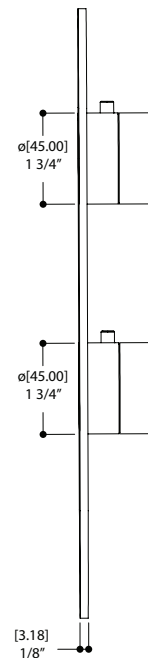

WARRANTY

Residential: Limited lifetime warranty to original purchaser
Commercial: Two years warranty
(Complete warranty available at www.aquabrace.com/warranty)