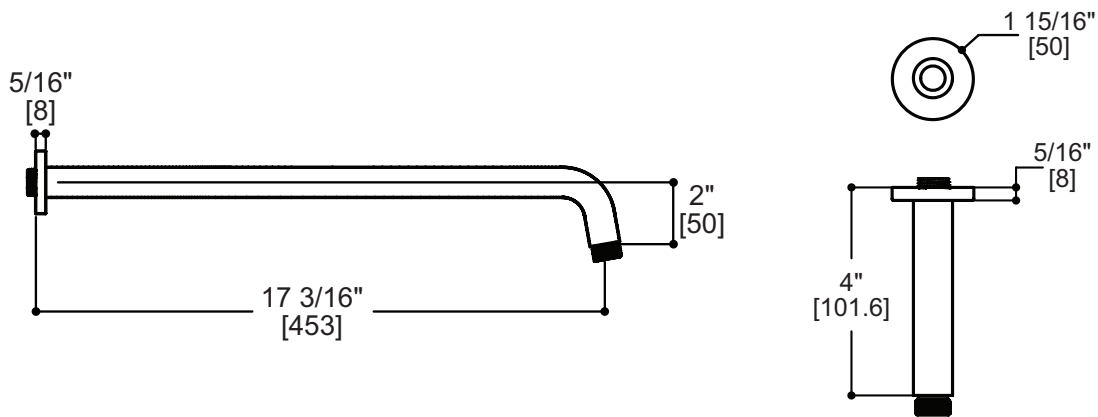

FEATURES

Solid brass construction
1/2" NPT male connection

FINISHES

Standard
Polished Chrome (pc)
Brushed Nickel (bn)

WARRANTY

Residential: Residential: Limited lifetime warranty to original purchaser
commercial: Two years warranty
(Complete warranty available at www.aquabrand.com/warranty)