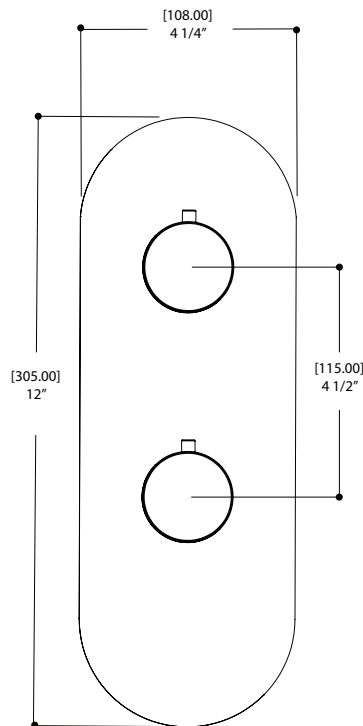

WARRANTY

Residential: Limited lifetime warranty to original purchaser
Commercial: Two years warranty
(Complete warranty available at www.aquabrace.com/warranty)