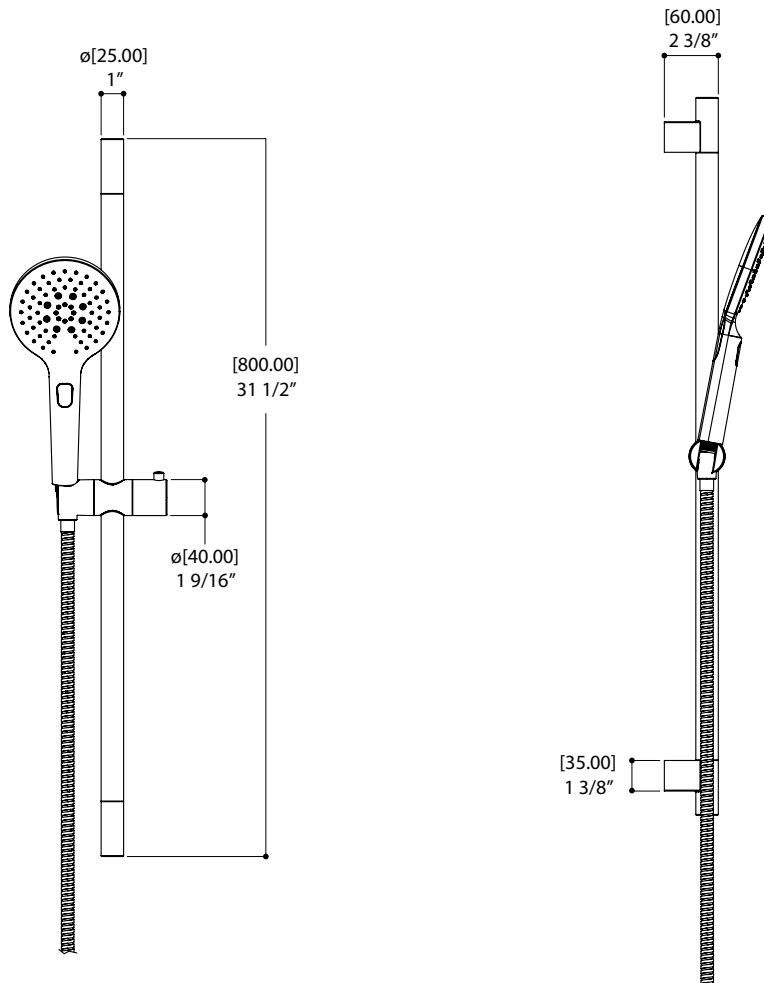

4" round ceiling drop

16" round shower arm & flange

FEATURES

Solid brass construction
Silicone spray nozzles for easy cleaning
water-saving air induction system
1/2" NPT female connection

Flow rate: 2.5 gpm

commercial: Two years warranty

(Complete warranty available at www.aquabrain.com/warranty)

FEATURES

Round rail with adjustable sliding hook
 Push button 3 functions: rain, mist, jet
 5' to 6' expandable braided hose

Flow rate: 2.5 gpm
 Height: 31 1/2"

FINISHES

Standard
 Polished chrome (pc)
 Brushed nickel (bn)
 Electro black (ebk)

WARRANTY

Residential: Limited lifetime warranty to original purchaser
 Commercial: Two years warranty
 (Complete warranty available at www.aquabrace.com/warranty)

FEATURES

- Thermo insulation body
- 5/8" trim adjustment to elbow installation
- 1/2" NPT female connection

FINISHES

- Standard**
- Polished chrome (pc)
 - Brushed nickel (bn)
- Custom**
- 15 Custom finishes available
 - (ask your local Aquabrass authorized dealer for details)