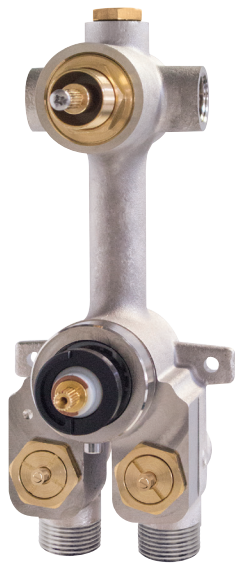

AQUABRASS

Shower Faucet Specifications SF-U-05 / SF-U-05G

FEATURES

High flow thermostat cartridge

Universal inlets for 3/4" and 1/2" connections (built-in female threads for 1/2" connections and male threads for 3/4" connections)

Reversible service check valves with filters and improved stop mechanism

Italian made nickel plated solid brass rough and Vernet thermostatic cartridge

Shut-off valve outlets: connections right, left or both sides simultaneously

Removable NPT plug at the top for an extra independent shut-off valve (#1206) or diverter with stop (#61934) connection

flow rate: 12 gpm at 45 psi

WARRANTY

Residential: Limited lifetime warranty to original purchaser

FEATURES

Solid brass construction
Screwless decorative trim
Thin contemporary style - 4 1/4" x 12" x 1/8"
Decorative cylinders (x2) for shut-off valve and thermo control
Diverter cartridge included
Handles (x2)
Fits 1/2" thermo valve 12123